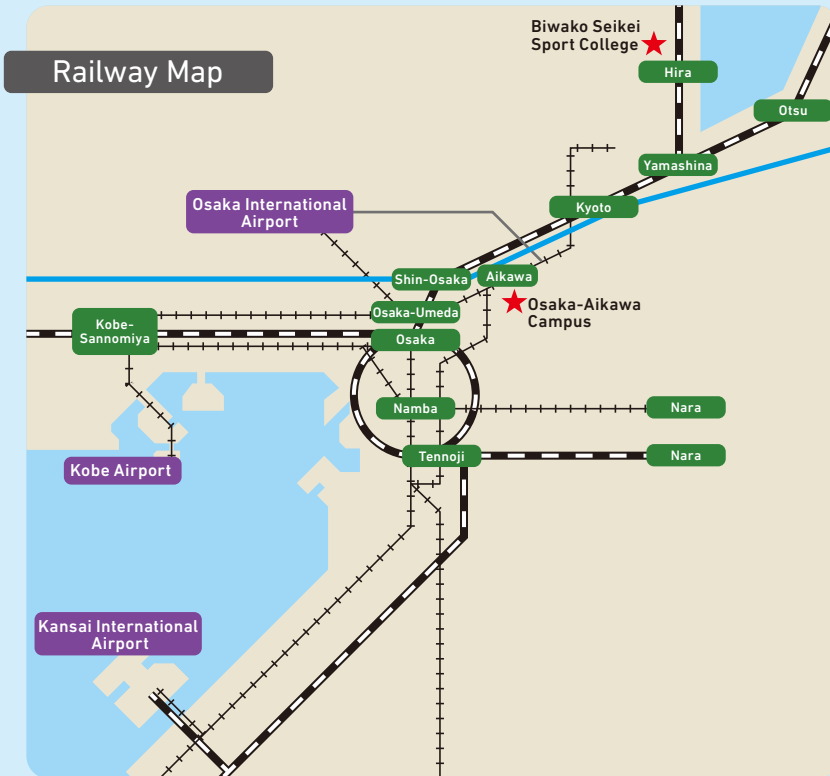

Access

The Osaka-Aikawa Campus—which includes Osaka Seikei University, Osaka Seikei College, and Osaka Seikei Girls' High School—is conveniently located.

It's just 17 minutes by train from Osaka-Umeda Station in central Osaka.

The campus is also easy to reach from other big cities like Kyoto and Kobe.

Biwako Seikei Sport College is located in Hira, a historic area of Otsu city.

The College is surrounded by abundant nature.

Osaka-Aikawa Campus

- From Osaka-Umeda Station → 17 min.
- From Osaka International Airport → 37 min.
- From Kansai International Airport → 70 min.
- From Kobe Airport → 76 min.

Biwako Seikei Sport College

- From Kyoto Station → 45 min.
- From Osaka Station → 81 min.