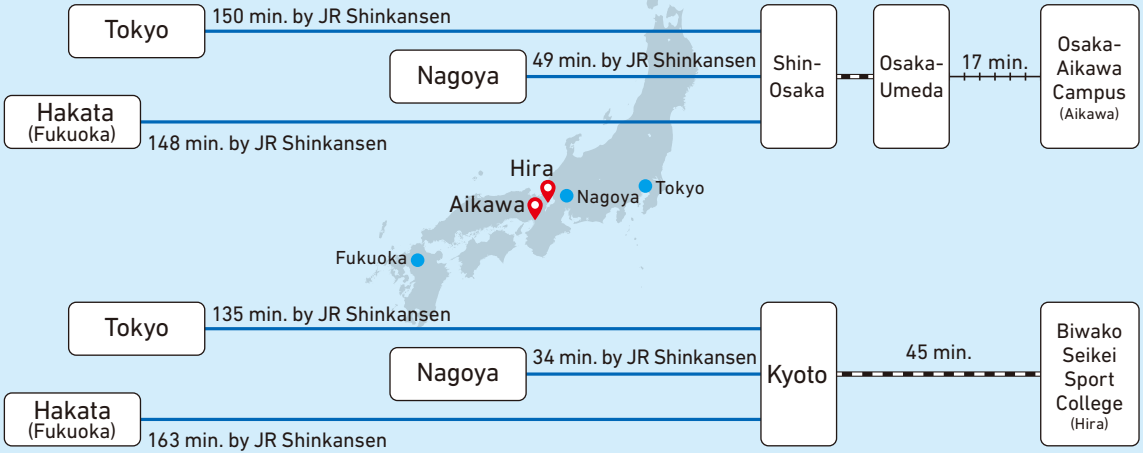

Access

The Osaka-Aikawa Campus—which includes Osaka Seikei University, Osaka Seikei College, and Osaka Seikei Girls' High School—is conveniently located.

It's just 17 minutes by train from Osaka-Umeda Station in central Osaka.

The campus is also easy to reach from other big cities like Kyoto and Kobe.

Biwako Seikei Sport College is located in Hira, a historic area of Otsu city.

The College is surrounded by abundant nature.

Osaka-Aikawa Campus

- From Osaka-Umeda Station → 17 min.
- From Osaka International Airport → 37 min.
- From Kansai International Airport → 70 min.
- From Kobe Airport → 76 min.

Biwako Seikei Sport College

- From Kyoto Station → 45 min.
- From Osaka Station → 81 min.